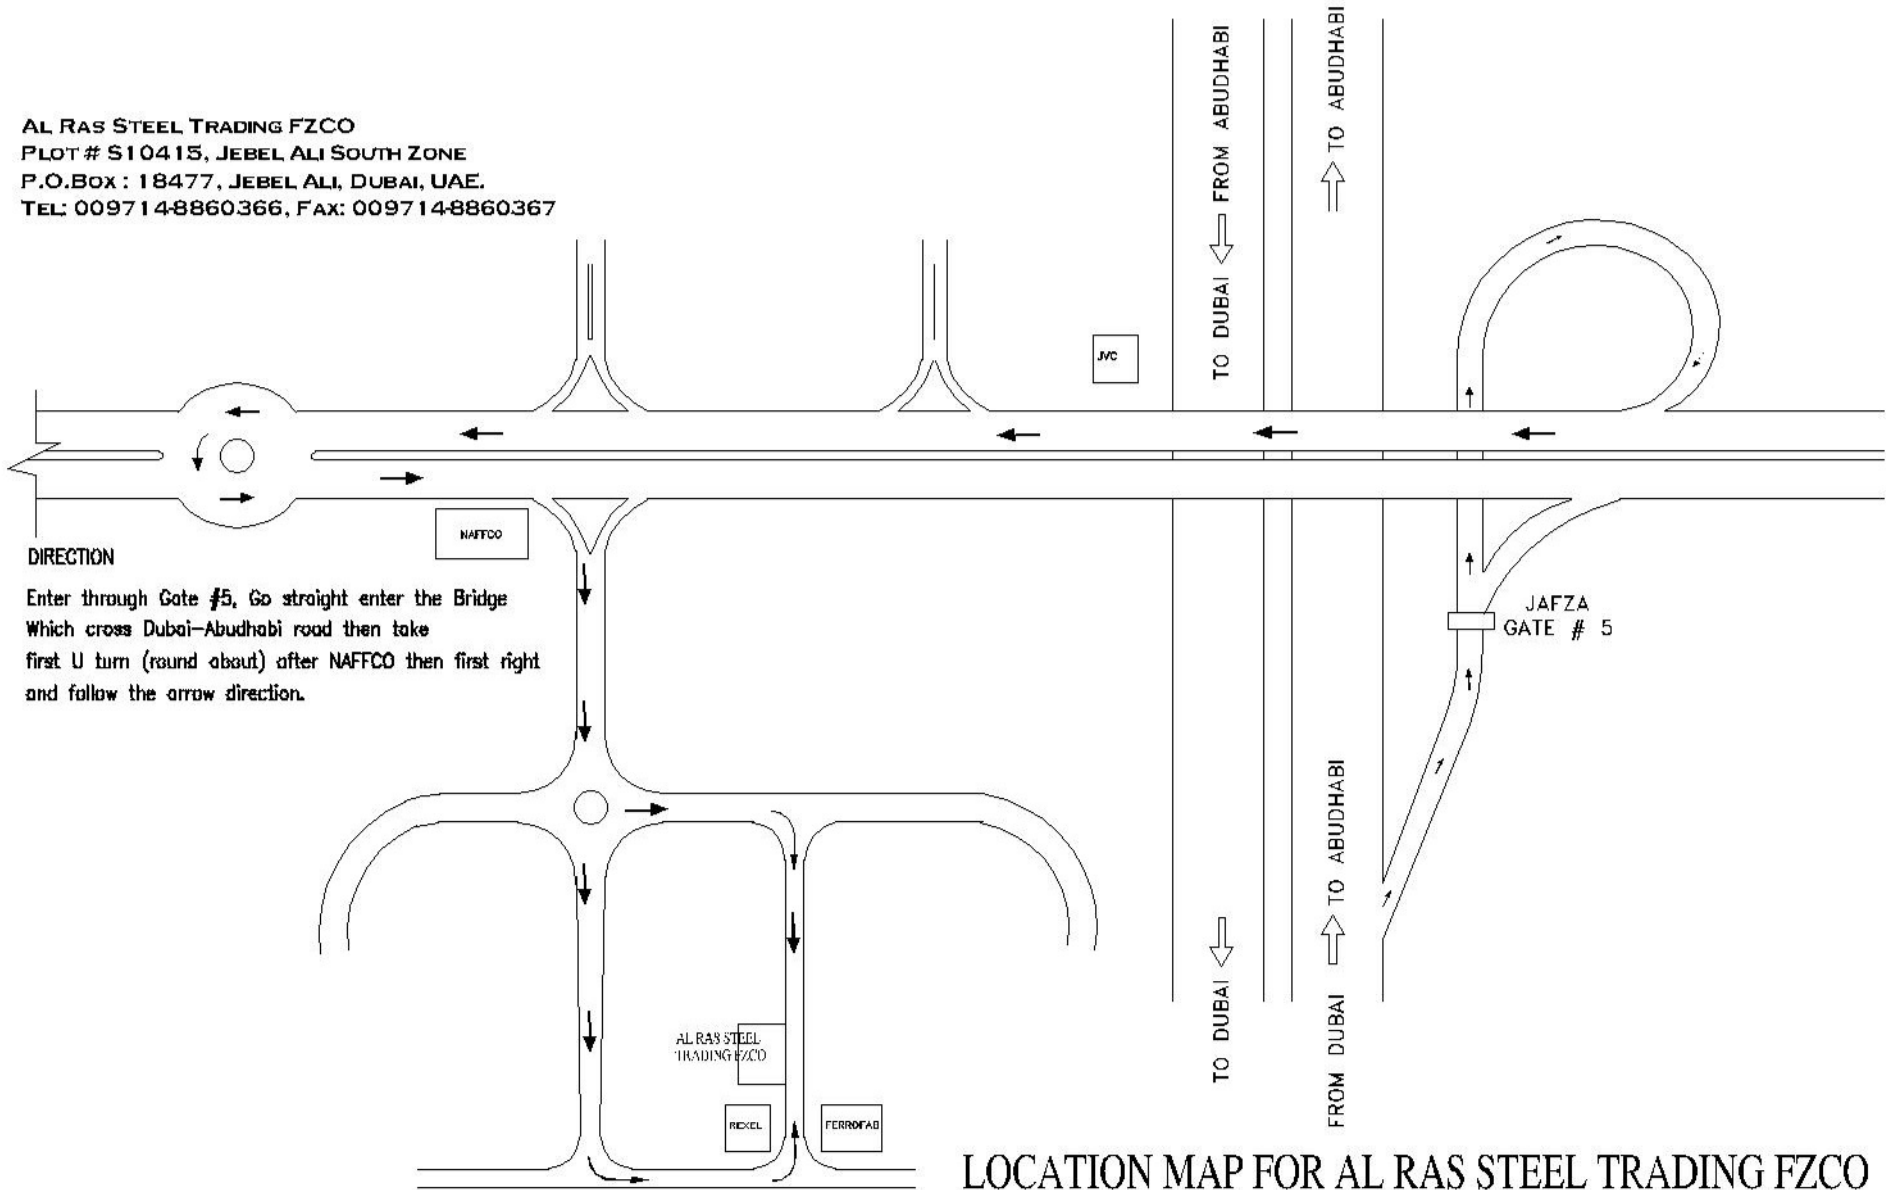

AL RAS STEEL TRADING FZCO  
PLOT # S10415, JEBEL ALI SOUTH ZONE  
P.O.Box : 18477, JEBEL ALI, DUBAI, UAE.  
TEL: 00971 4-8860366, Fax: 00971 4-8860367

**DIRECTION**

Enter through Gate #5, Go straight enter the Bridge  
Which cross Dubai-Abudhabi road then take  
first U turn (round about) after NAFFCO then first right  
and follow the arrow direction.

LOCATION MAP FOR AL RAS STEEL TRADING FZCO