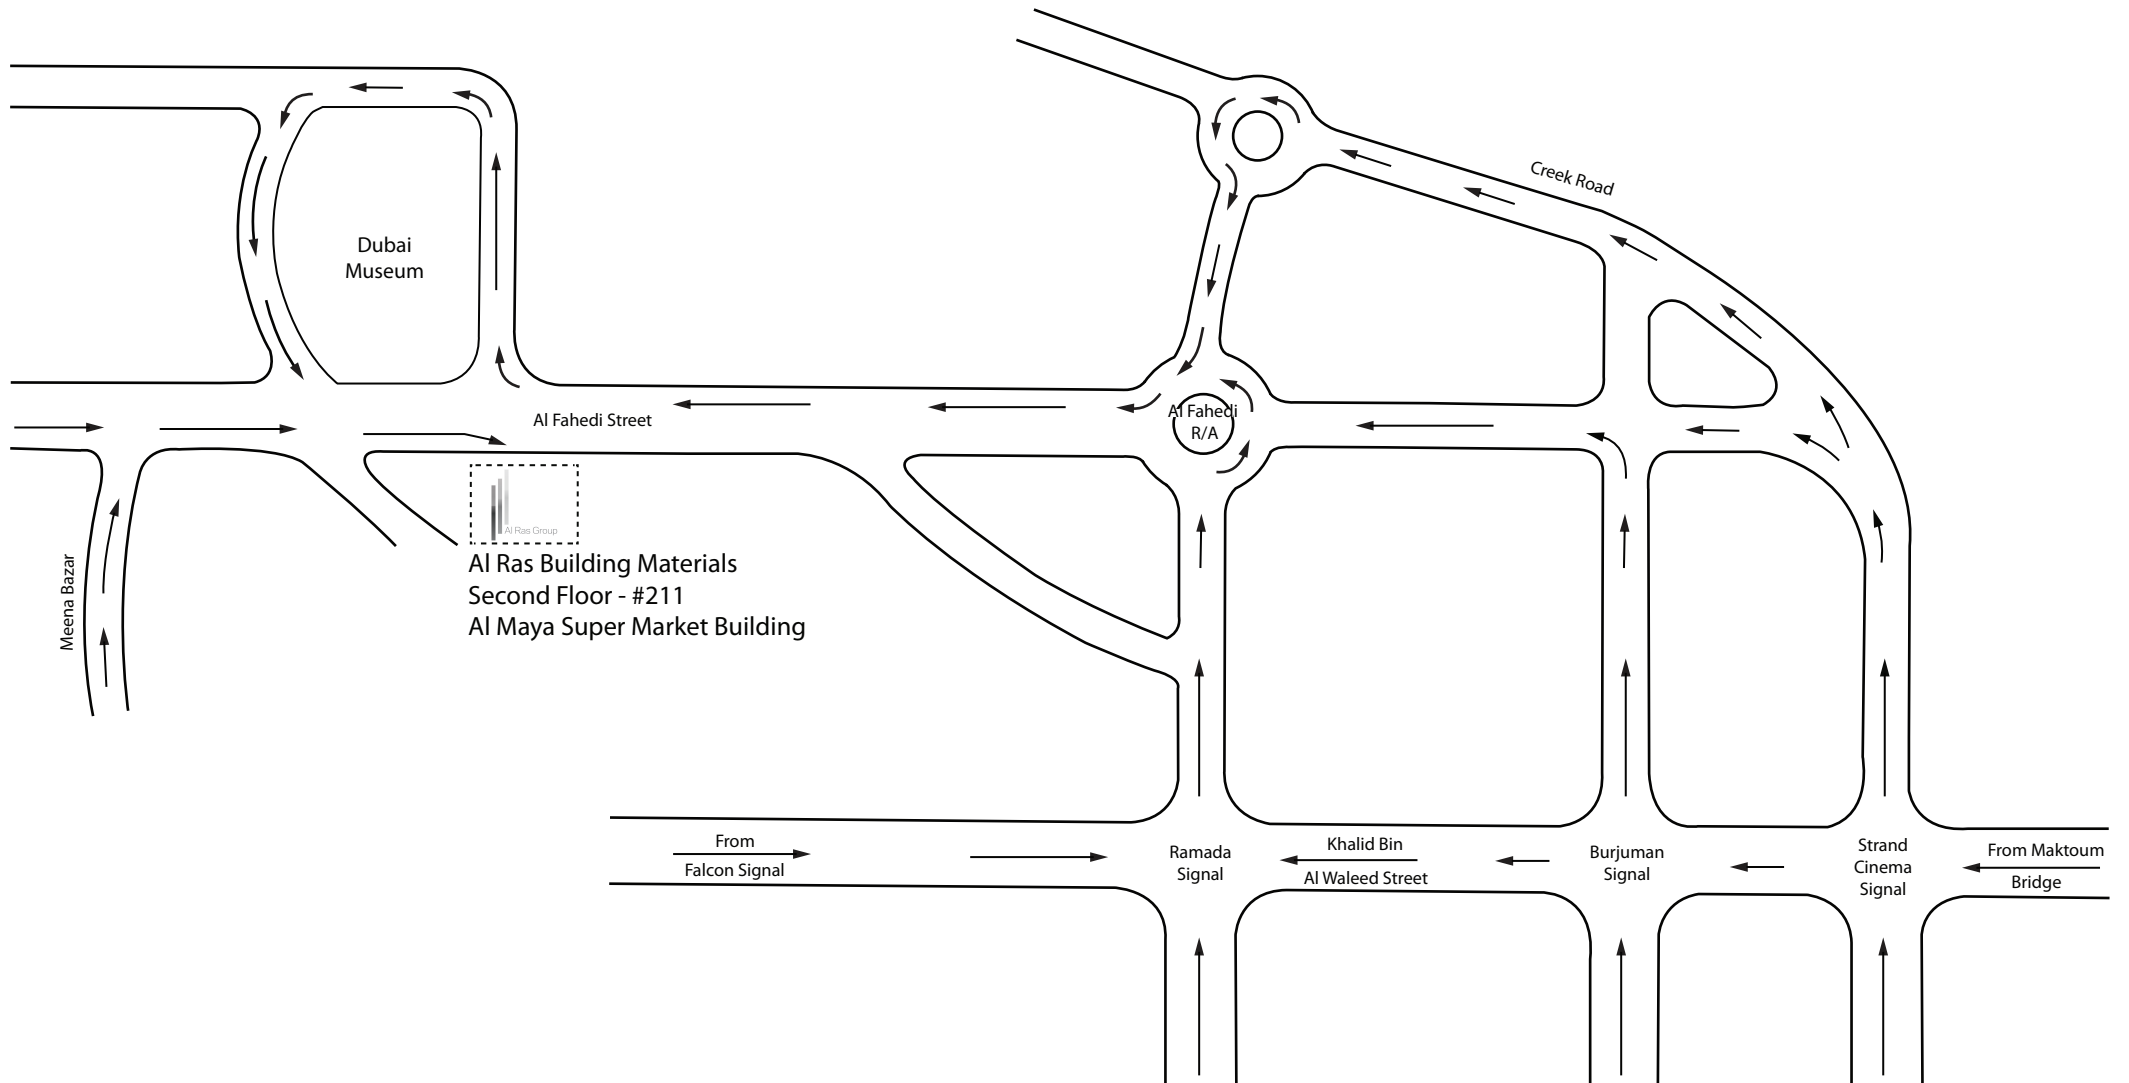

LOCATION MAP - BUR DUBAI OFFICE

Al Ras Building Material LLC

P.O.Box:7834 - Dubai - United Arab Emirates

Tel: HEAD OFF: +971-4-3523215, FAX:+971-4-3523202

Dubai Museum

Al Ras Building Materials
Second Floor - #211
Al Maya Super Market Building

Al Fahedi R/A

Creek Road

Al Fahedi Street

Meena Bazar

From Falcon Signal

Ramada Signal

Khalid Bin Al Waleed Street

Burjuman Signal